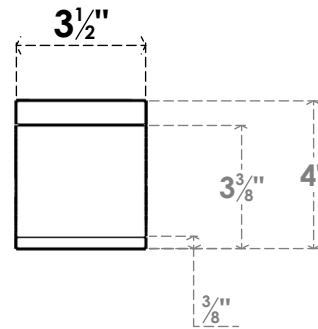

ITEM NUMBER: BRCPC035X34000X04000IMP

3 1/2"W X 34"D X 4"H IMPERIAL ARCHITECTURAL GRADE PVC CLOSED KNEE BRACE

SIDE PROFILE

FRONT PROFILE

ISOMETRIC

EKENA MILLWORK
2300 WEST MAIN ST.
CLARKSVILLE, TX 75426
TOLL FREE: 866-607-0453
WWW.EKENAMILLWORK.COM