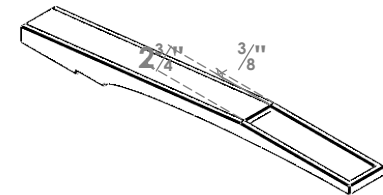

ITEM NUMBER: BRCPC035X34000X04000IMP

3 1/2"W X 34"D X 4"H IMPERIAL ARCHITECTURAL GRADE PVC CLOSED KNEE BRACE

SIDE PROFILE

FRONT PROFILE

ISOMETRIC

EKENA MILLWORK
2300 WEST MAIN ST.
CLARKSVILLE, TX 75426
TOLL FREE: 866-607-0453
WWW.EKENAMILLWORK.COM