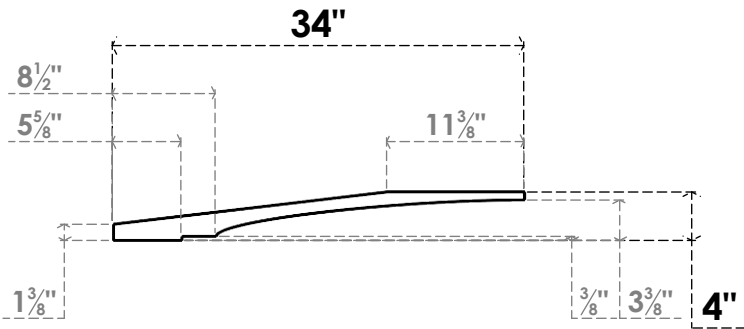

ITEM NUMBER: BRCPC035X34000X04000IMP

3 1/2"W X 34"D X 4"H IMPERIAL ARCHITECTURAL GRADE PVC CLOSED KNEE BRACE

SIDE PROFILE

FRONT PROFILE

ISOMETRIC

EKENA MILLWORK
2300 WEST MAIN ST.
CLARKSVILLE, TX 75426
TOLL FREE: 866-607-0453
WWW.EKENAMILLWORK.COM